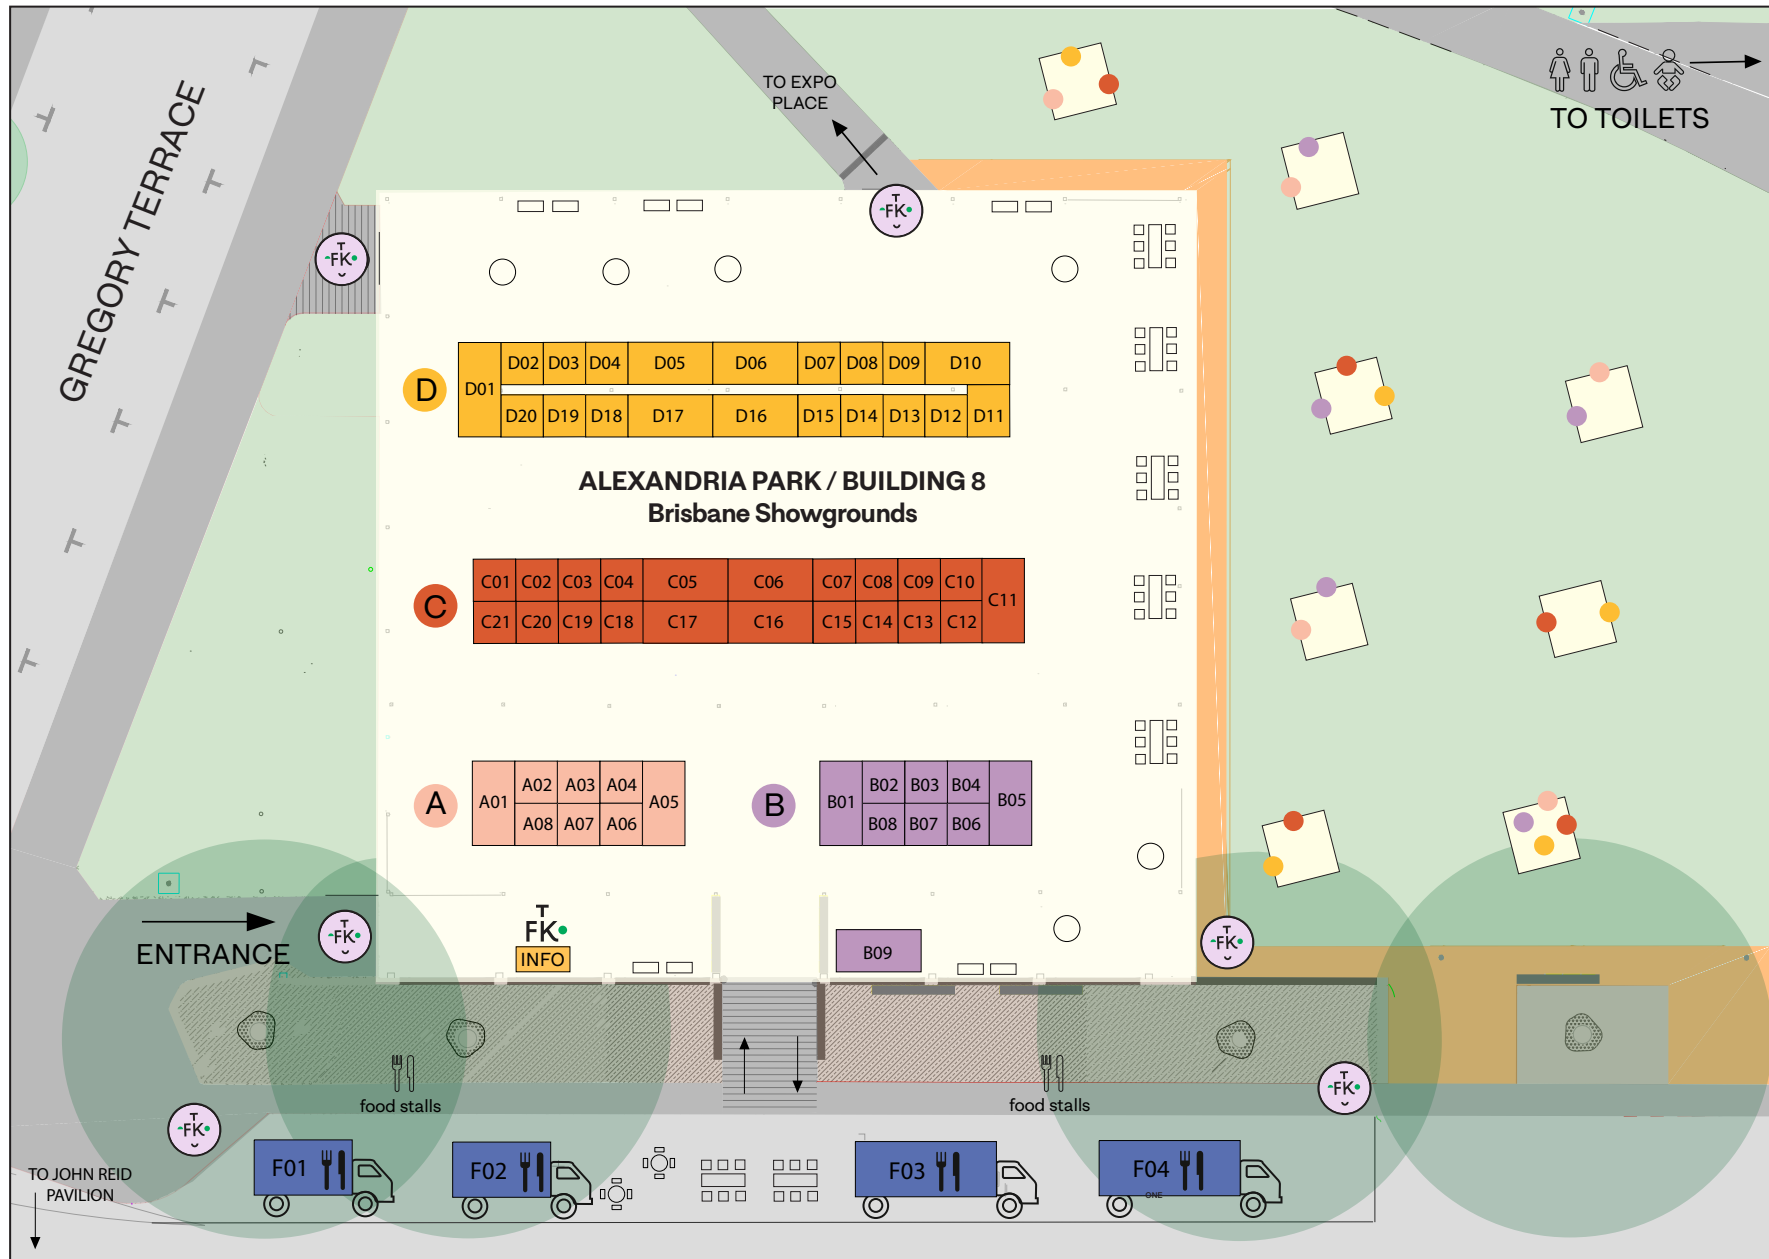

The Finders Keepers

Brisbane Pop Up Markets 4th Dec 2021